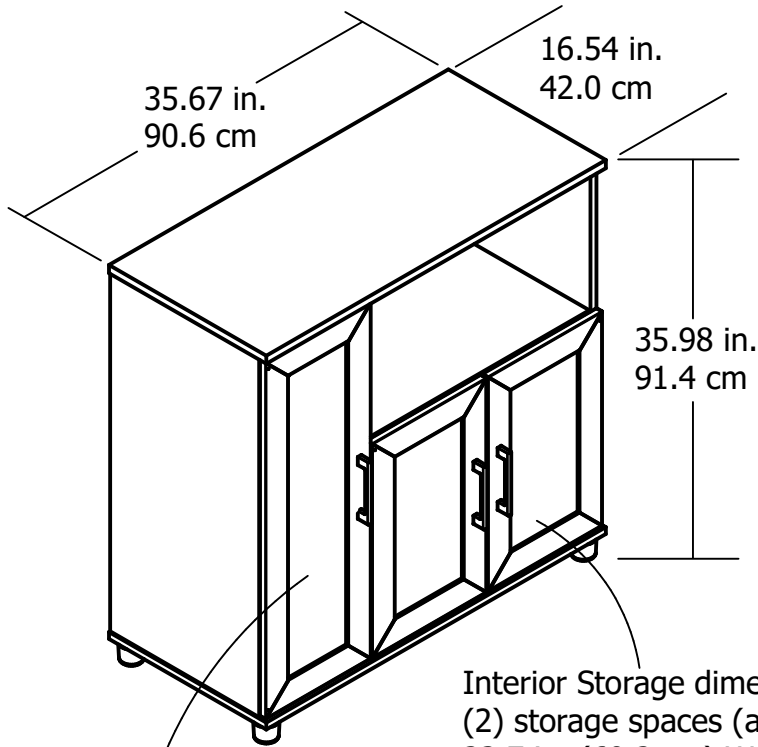

7973337COM

Interior Storage dimensions:
(2) storage spaces (adj heights)
23.7 in. (60.2 cm) W
19.0 in. (48.3 cm) H
15.0 in. (38.1 cm) D
3.92 cubic feet

Interior Storage dimensions:
(3) storage spaces (adj heights)
9.8 in. (25.0 cm) W
32.7 in. (83.1 cm) H
15.0 in. (38.1 cm) D
2.80 cubic feet

Wood Breakdown: 90%
Total storage: 9.51 cubic feet

Overall Product Size:
35.67"W x 16.54"D x 35.98"H
90.6cm W x 42.0cm D x 91.4cm H

Open Storage dimensions:
23.7 in. (60.2 cm) W
13.1 in. (33.2 cm) H
15.6 in. (39.5 cm) D
2.79 cubic feet

Maximum Weight Capacities
Unit Weight: 80 lbs. (36.3 kg)