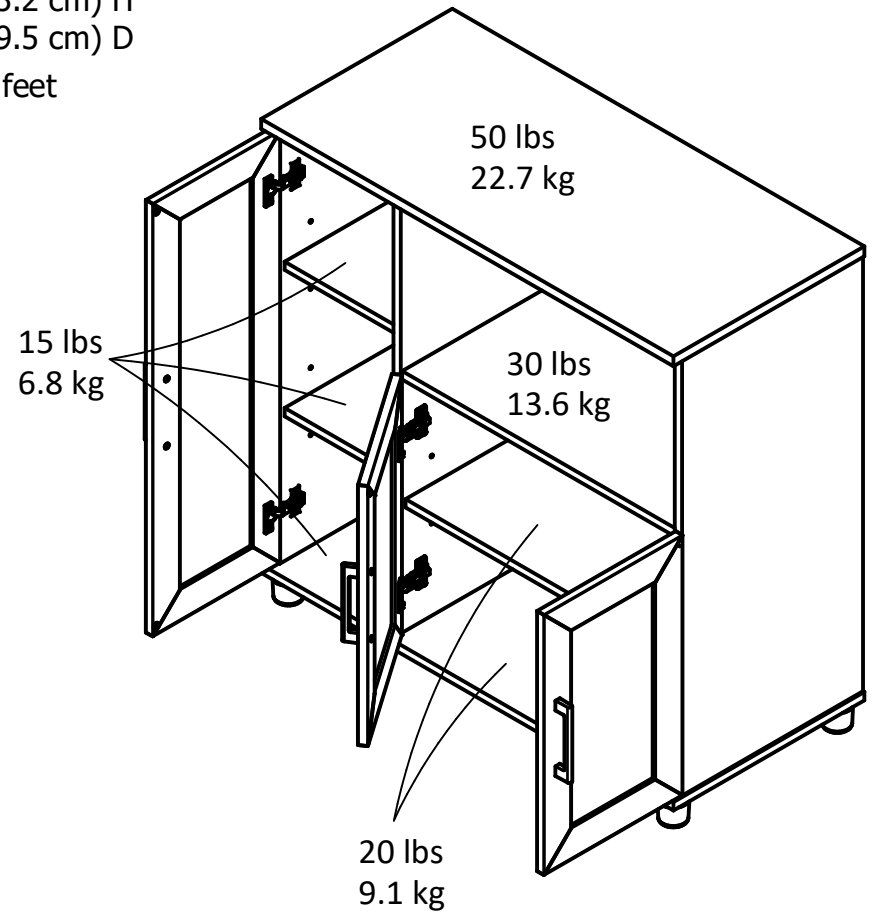

7973337COM

Interior Storage dimensions:
(2) storage spaces (adj heights)
23.7 in. (60.2 cm) W
19.0 in. (48.3 cm) H
15.0 in. (38.1 cm) D
3.92 cubic feet

Interior Storage dimensions:
(3) storage spaces (adj heights)
9.8 in. (25.0 cm) W
32.7 in. (83.1 cm) H
15.0 in. (38.1 cm) D
2.80 cubic feet

Wood Breakdown: 90%
Total storage: 9.51 cubic feet

Overall Product Size:
35.67"W x 16.54"D x 35.98"H
90.6cm W x 42.0cm D x 91.4cm H

Open Storage dimensions:
23.7 in. (60.2 cm) W
13.1 in. (33.2 cm) H
15.6 in. (39.5 cm) D
2.79 cubic feet

Maximum Weight Capacities
Unit Weight: 80 lbs. (36.3 kg)